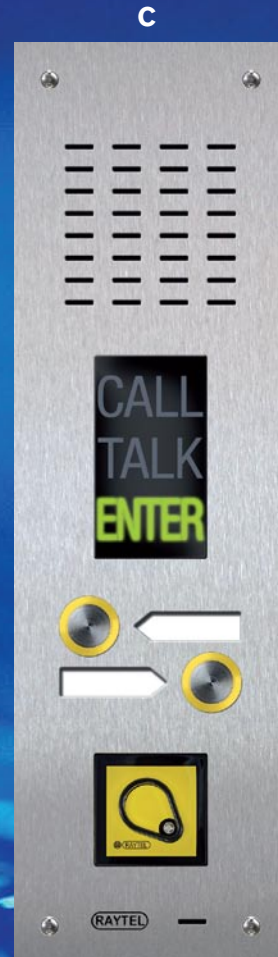

Compact Range - Audio/Video with High Visibility Buttons and Message Display

AD1
250 x 98mm

1 Way

Functional yellow call buttons with name card windows and message display.

AD2-AD5
330 x 98mm

2-5 Way

ADY1-ADY2
330 x 98mm

1-2 Way

Functional yellow call buttons with name card windows, proximity reader (AR-737HB-RAY) and message display.

VD1-VD3
330 x 98mm

1-3 Way

Mono or colour camera, functional yellow call buttons, name card windows and message display.

Surface Backbox Fold depth: 46mm (Suffix 'S')

Flush Backbox Sizes: **B** 240 x 88 x 44mm
C 320 x 88 x 44mm

Speech Unit Type: 930A, 930C, 930D, 930F
Camera/Speech Unit Type: 559, 559A, 559B, 559C, 559G, 560, 561, 561A