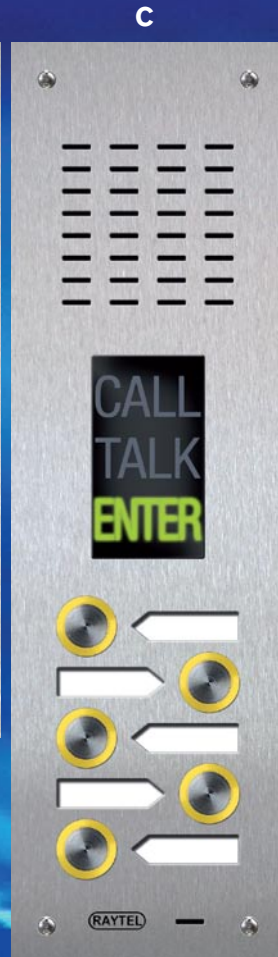

Compact Range - Audio/Video with High Visibility Buttons and Message Display

AD1
250 x 98mm

1 Way

Functional yellow call buttons with name card windows and message display.

AD2-AD5
330 x 98mm

2-5 Way

ADY1-ADY2
330 x 98mm

1-2 Way

Functional yellow call buttons with name card windows, proximity reader (AR-737HB-RAY) and message display.

VD1-VD3
330 x 98mm

1-3 Way

Mono or colour camera, functional yellow call buttons, name card windows and message display.

Surface Backbox Fold depth: 46mm (Suffix 'S')

Flush Backbox Sizes: **B** 240 x 88 x 44mm
C 320 x 88 x 44mm

Speech Unit Type: 930A, 930C, 930D, 930F
Camera/Speech Unit Type: 559, 559A, 559B, 559C, 559G, 560, 561, 561A