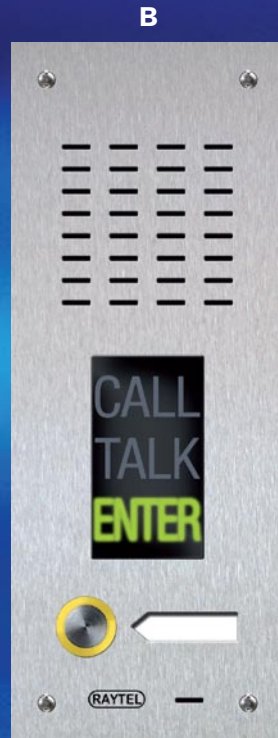

Compact Range - Audio/Video with High Visibility Buttons and Message Display

AD1
250 x 98mm

1 Way

Functional yellow call buttons with name card windows and message display.

AD2-AD5
330 x 98mm

2-5 Way

ADY1-ADY2
330 x 98mm

1-2 Way

Functional yellow call buttons with name card windows, proximity reader (AR-737HB-RAY) and message display.

VD1-VD3
330 x 98mm

1-3 Way

Mono or colour camera, functional yellow call buttons, name card windows and message display.

Surface Backbox Fold depth: 46mm (Suffix 'S')

Flush Backbox Sizes: **B** 240 x 88 x 44mm
C 320 x 88 x 44mm

Speech Unit Type: 930A, 930C, 930D, 930F
Camera/Speech Unit Type: 559, 559A, 559B, 559C, 559G, 560, 561, 561A