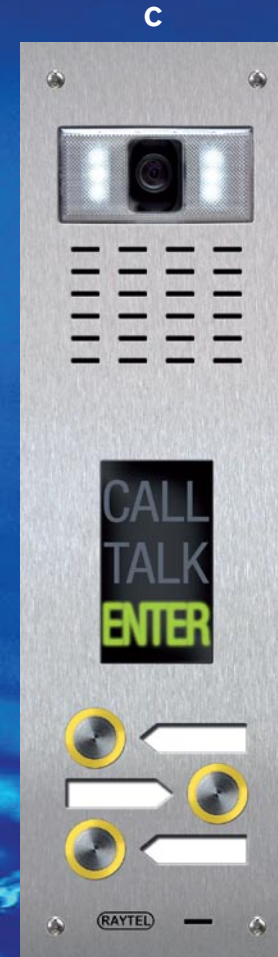

Compact Range - Audio/Video with High Visibility Buttons and Message Display

AD1
250 x 98mm

1 Way

Functional yellow call buttons with name card windows and message display.

AD2-AD5
330 x 98mm

2-5 Way

ADY1-ADY2
330 x 98mm

1-2 Way

Functional yellow call buttons with name card windows, proximity reader (AR-737HB-RAY) and message display.

VD1-VD3
330 x 98mm

1-3 Way

Mono or colour camera, functional yellow call buttons, name card windows and message display.

Surface Backbox Fold depth: 46mm (Suffix 'S')

Flush Backbox Sizes: **B** 240 x 88 x 44mm
C 320 x 88 x 44mm

Speech Unit Type: 930A, 930C, 930D, 930F
Camera/Speech Unit Type: 559, 559A, 559B, 559C, 559G, 560, 561, 561A