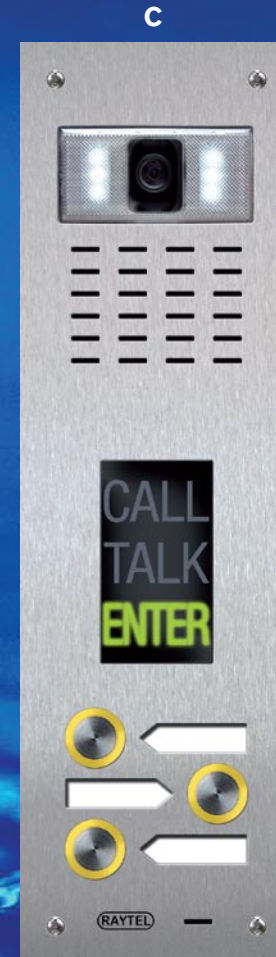

Compact Range - Audio/Video with High Visibility Buttons and Message Display

AD1
250 x 98mm

1 Way

Functional yellow call buttons with name card windows and message display.

AD2-AD5
330 x 98mm

2-5 Way

ADY1-ADY2
330 x 98mm

1-2 Way

Functional yellow call buttons with name card windows, proximity reader (AR-737HB-RAY) and message display.

VD1-VD3
330 x 98mm

1-3 Way

Mono or colour camera, functional yellow call buttons, name card windows and message display.