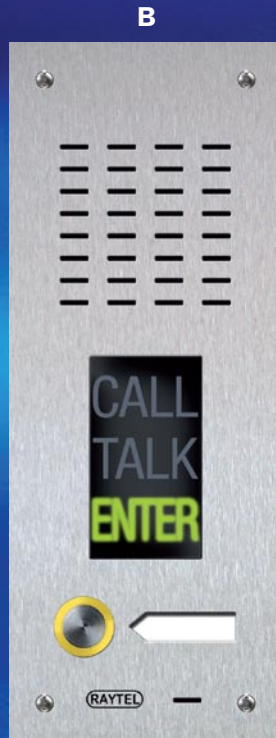

Northern Office: Tel: 0141 332 4232 Fax: 0141 332 6952

www.raytelsecurity.co.uk

Surface Backbox Fold depth: 46mm (Suffix 'S')

Flush Backbox Sizes: **B** 240 x 88 x 44mm
C 320 x 88 x 44mm

Camera/Speech Unit Type: 559, 559A, 559B, 559C, 559G, 560, 561, 561A

Compact Range - Audio/Video with High Visibility Buttons and Message Display

AD1
250 x 98mm

1 Way

Functional yellow call buttons with name card windows and message display.

AD2-AD5
330 x 98mm

2-5 Way

ADY1-ADY2
330 x 98mm

1-2 Way

Functional yellow call buttons with name card windows, proximity reader (AR-737HB-RAY) and message display.

VD1-VD3
330 x 98mm

1-3 Way

Mono or colour camera, functional yellow call buttons, name card windows and message display.