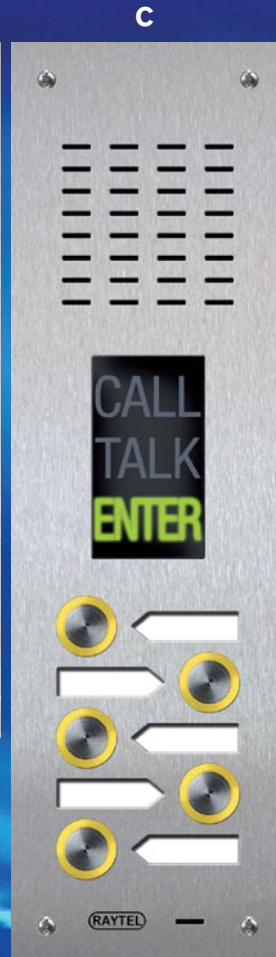

Compact Range - Audio

Functional call buttons with name card windows.

Functional call buttons with name card windows and keypad access control (K50i).

Functional call buttons with name card windows and proximity reader (AR-737HB-RAY).

Compact Range - Audio/Video with High Visibility Buttons and Message Display

AD1
250 x 98mm

1 Way

Functional yellow call buttons with name card windows and message display.

AD2-AD5
330 x 98mm

2-5 Way

ADY1-ADY2
330 x 98mm

1-2 Way

Functional yellow call buttons with name card windows, proximity reader (AR-737HB-RAY) and message display.

VD1-VD3
330 x 98mm

1-3 Way

Mono or colour camera, functional yellow call buttons, name card windows and message display.