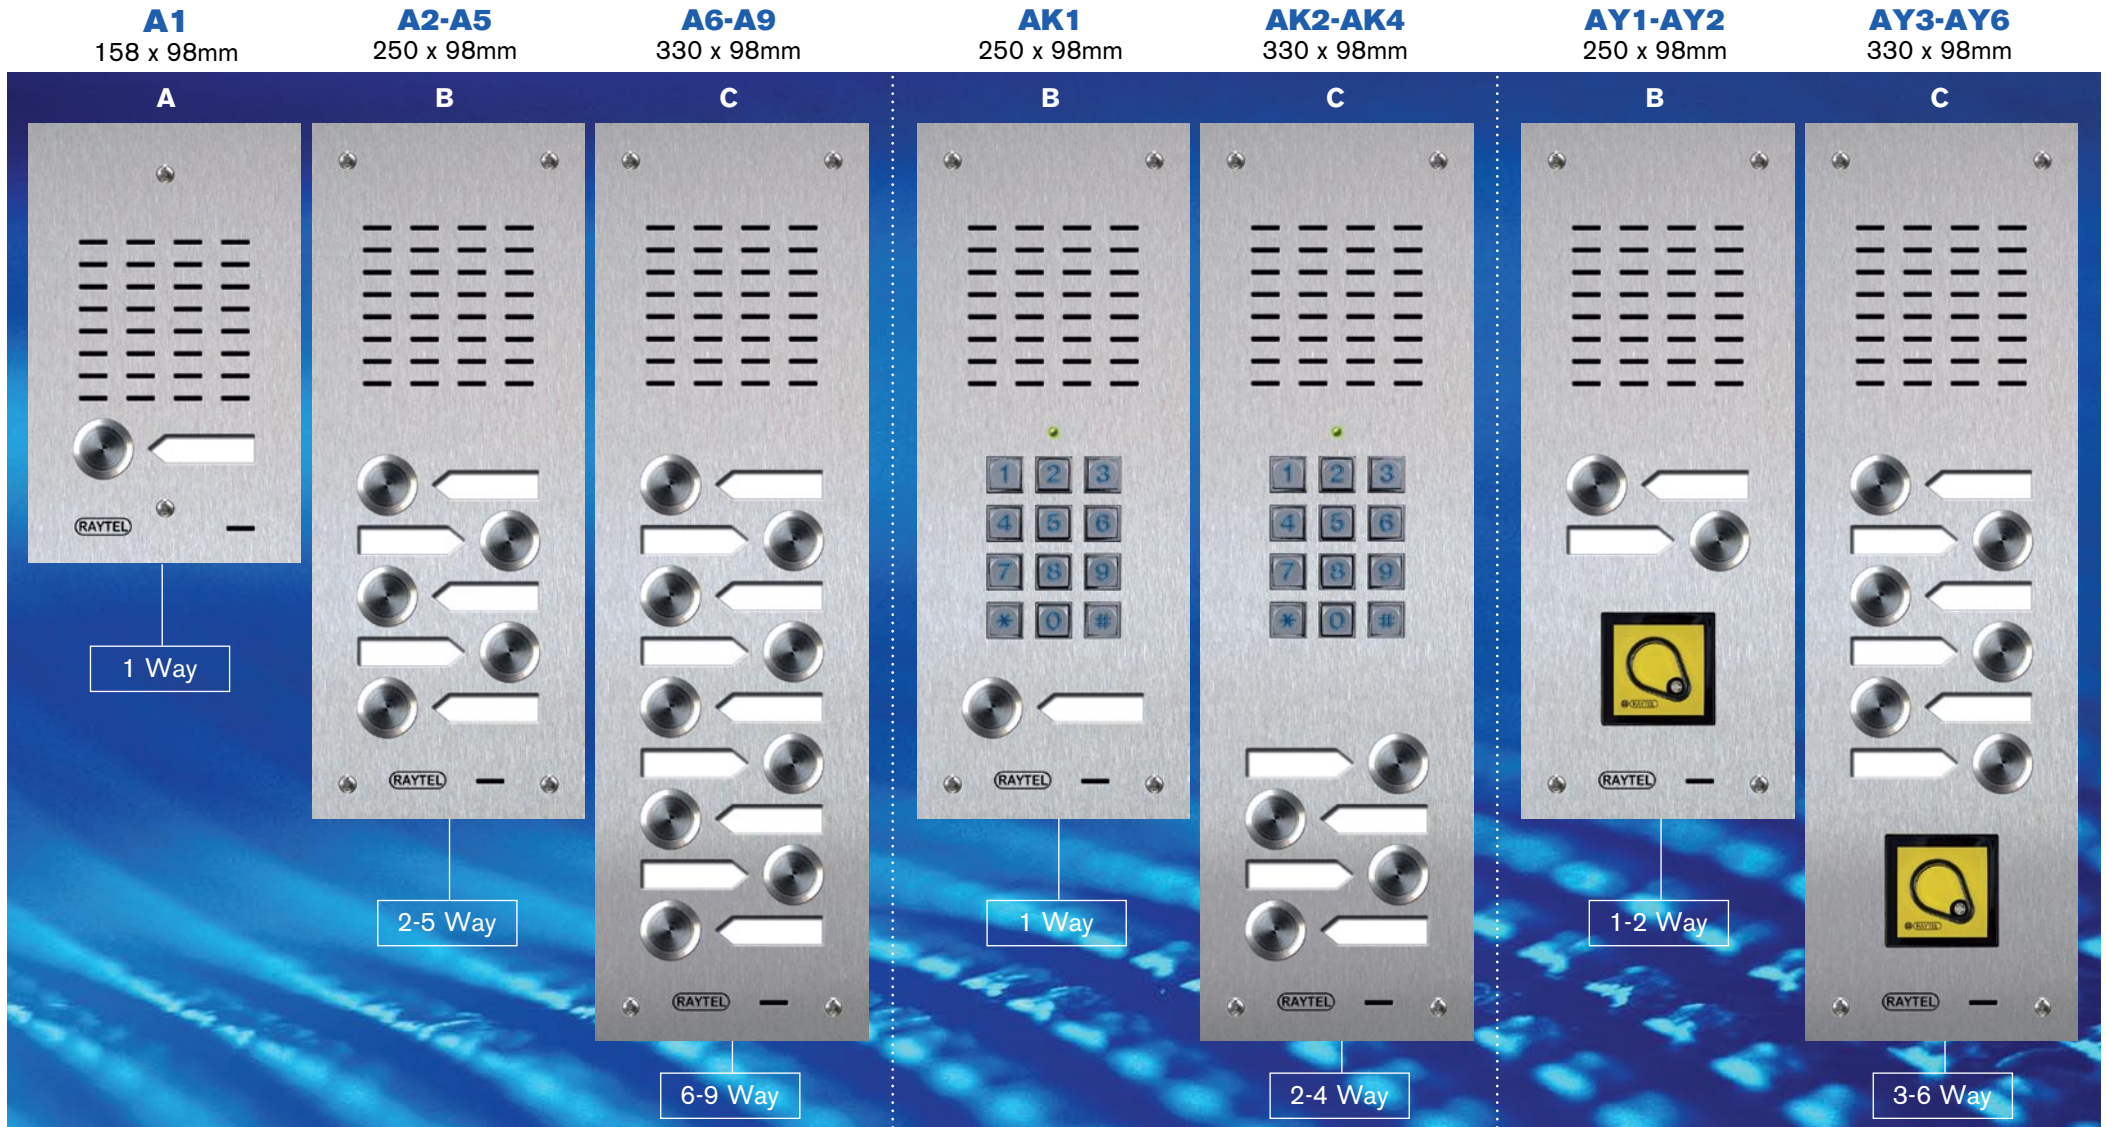

Compact Range - Audio

Functional call buttons with name card windows.

Functional call buttons with name card windows and keypad access control (K50i).

Functional call buttons with name card windows and proximity reader (AR-737HB-RAY).

Surface Backbox Fold depth: 46mm (Suffix 'S')

Flush Backbox Sizes:

A	145 x 85 x 40mm
B	240 x 88 x 44mm
C	320 x 88 x 44mm

Speech Unit Type: 930A, 930C, 930D, 930F

Compact Range - Video

V1-V4
250 x 98mm

V5-V8
330 x 98mm

VK1-VK2
330 x 98mm

VY1
250 x 98mm

VY2-VY4
330 x 98mm

Mono or colour camera, functional call buttons with name card windows.

Mono or colour camera, functional call buttons with name card windows and keypad access control (K50i).