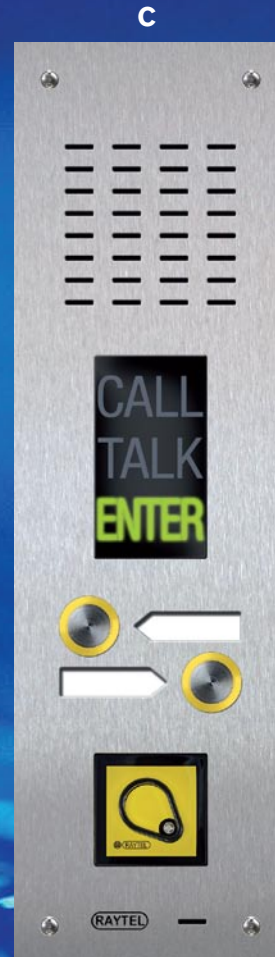

Compact Range - Audio/Video with High Visibility Buttons and Message Display

AD1
250 x 98mm

1 Way

Functional yellow call buttons with name card windows and message display.

AD2-AD5
330 x 98mm

2-5 Way

ADY1-ADY2
330 x 98mm

1-2 Way

Functional yellow call buttons with name card windows, proximity reader (AR-737HB-RAY) and message display.

VD1-VD3
330 x 98mm

1-3 Way

Mono or colour camera, functional yellow call buttons, name card windows and message display.